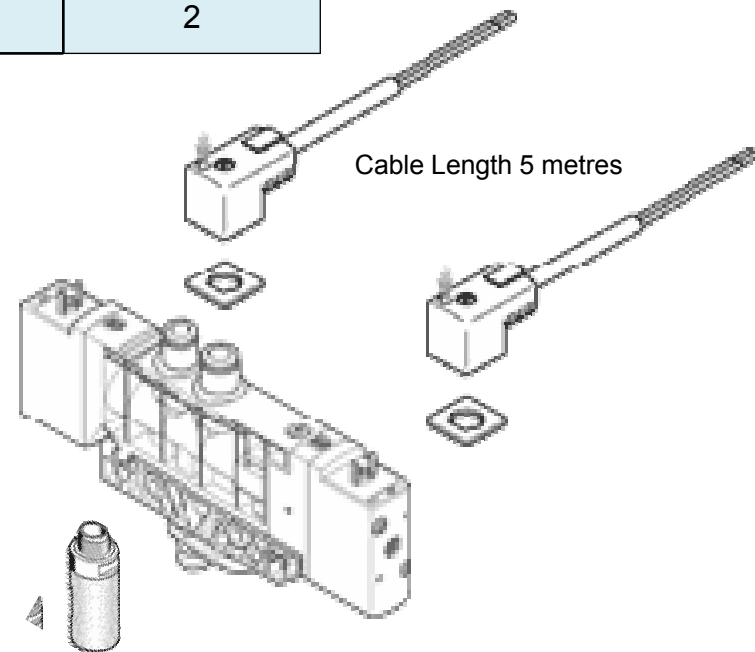

FESTO

Double Sol 4/2 Way		
C/U Code	Description	Qty
SV 3	Double Solenoid Valve	1
SIL	Silencer (20 off pack)	1
SCC	Socket Connector Cable	2

Can be used on the following Cylinder Kits
With **8mm** tube;
Preferred

1. CTU
2. VBS
3. SWITCH
4. Vertical Lift Transfer
5. Switch Sorter
6. ***Pusher Unit***

18/03/2009